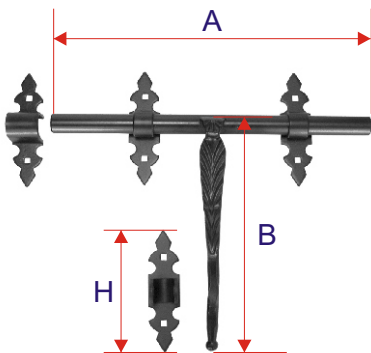

REF.	A (mm)	B (mm)	H (mm)
73283	400	280	110
73284	500	280	110
73285	600	280	110

REF.	B (mm)	H (mm)

73920	35	150
73921	35	200
73922	35	250
73923	35	300
73924	35	400
73925	35	500