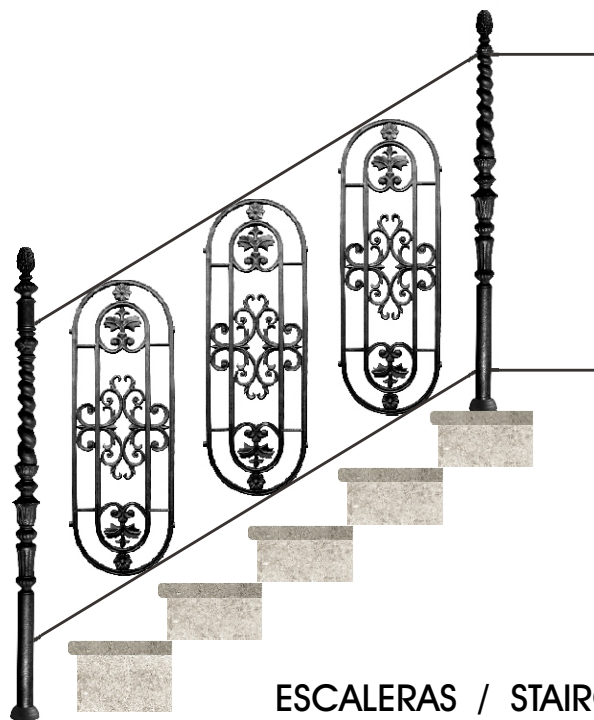

AD. DE BALCÓN BALCONY ORNAMENTS

BxH:130x1115

Ref. AC050

BxH:205x980

Ref. AC051

BxH:295x915

Ref. AC052

BxH:176x895

Ref. AC053

BxH:285x775

Ref. AC054

BxH:335x870

Ref. AC056

BxH:350x600

Ref. AC057

AD. DE BALCÓN BALCONY ORNAMENTS

Mod. Patentado

BxH:300x891

Ref. AC058

BxH:290x705

Ref. AC059

BxH:170x690

Ref. AC060

ESCALERAS / STAIRCASES

Mod. Patentado

BxH:350x900

Ref. AC061